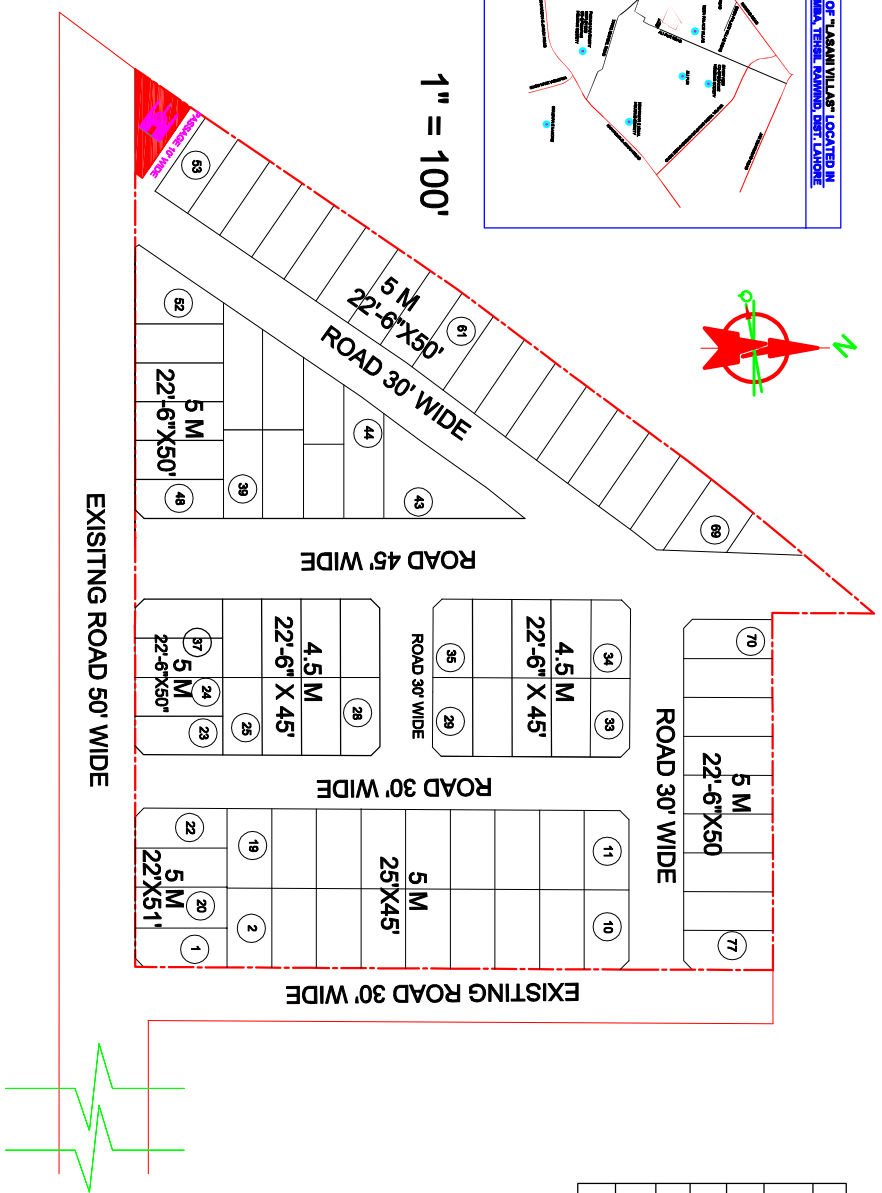

**LAT U I PLAN OF LAND SUB-DIVISION UP 1379 OF THE LDA AU 1 1973 NAMELT LADANI VILLAS
FALLING IN MOUZA RAKH KHAMBA, TEHSIL RAIWIND, DIST. LAHORE**

LOCATION PLAN OF "LADANI VILLAS" LOCATED IN
MOUZA RAKH KHAMBA, TEHSIL RAIWIND, DIST. LAHORE

SCALE 1" = 100'

Plot Details	
Size of Plots	No of Plots
4.5 Marla	9
4.9 Marla	18
5 Marla	36
Varied Size	14
Total	77

Statement of Area			
Sr	Land Use	Area (Katal)	% age
1	Residential Plots	21.08	71
2	Roads and Passages	8.38	28.22
3	Mosque	0.23	0.78
4	Total Area	29.69	100

LIST OF KHASRA NUMBERS
MOUZA RAKH KHAMBA
5969 MIN, 5970 MIN, 5984 MIN, 5985MIN

TOWN PLANNER	OWNERS	ASSISTANT DIRECTOR (MP)	DEPUTY DIRECTOR (MP)	DIRECTOR (MP)	CHIEF METROPOLITAN PLANNER	DIRECTOR GENERAL (LDA)
PATWARI /DANCOONGO	CHD (MP)					